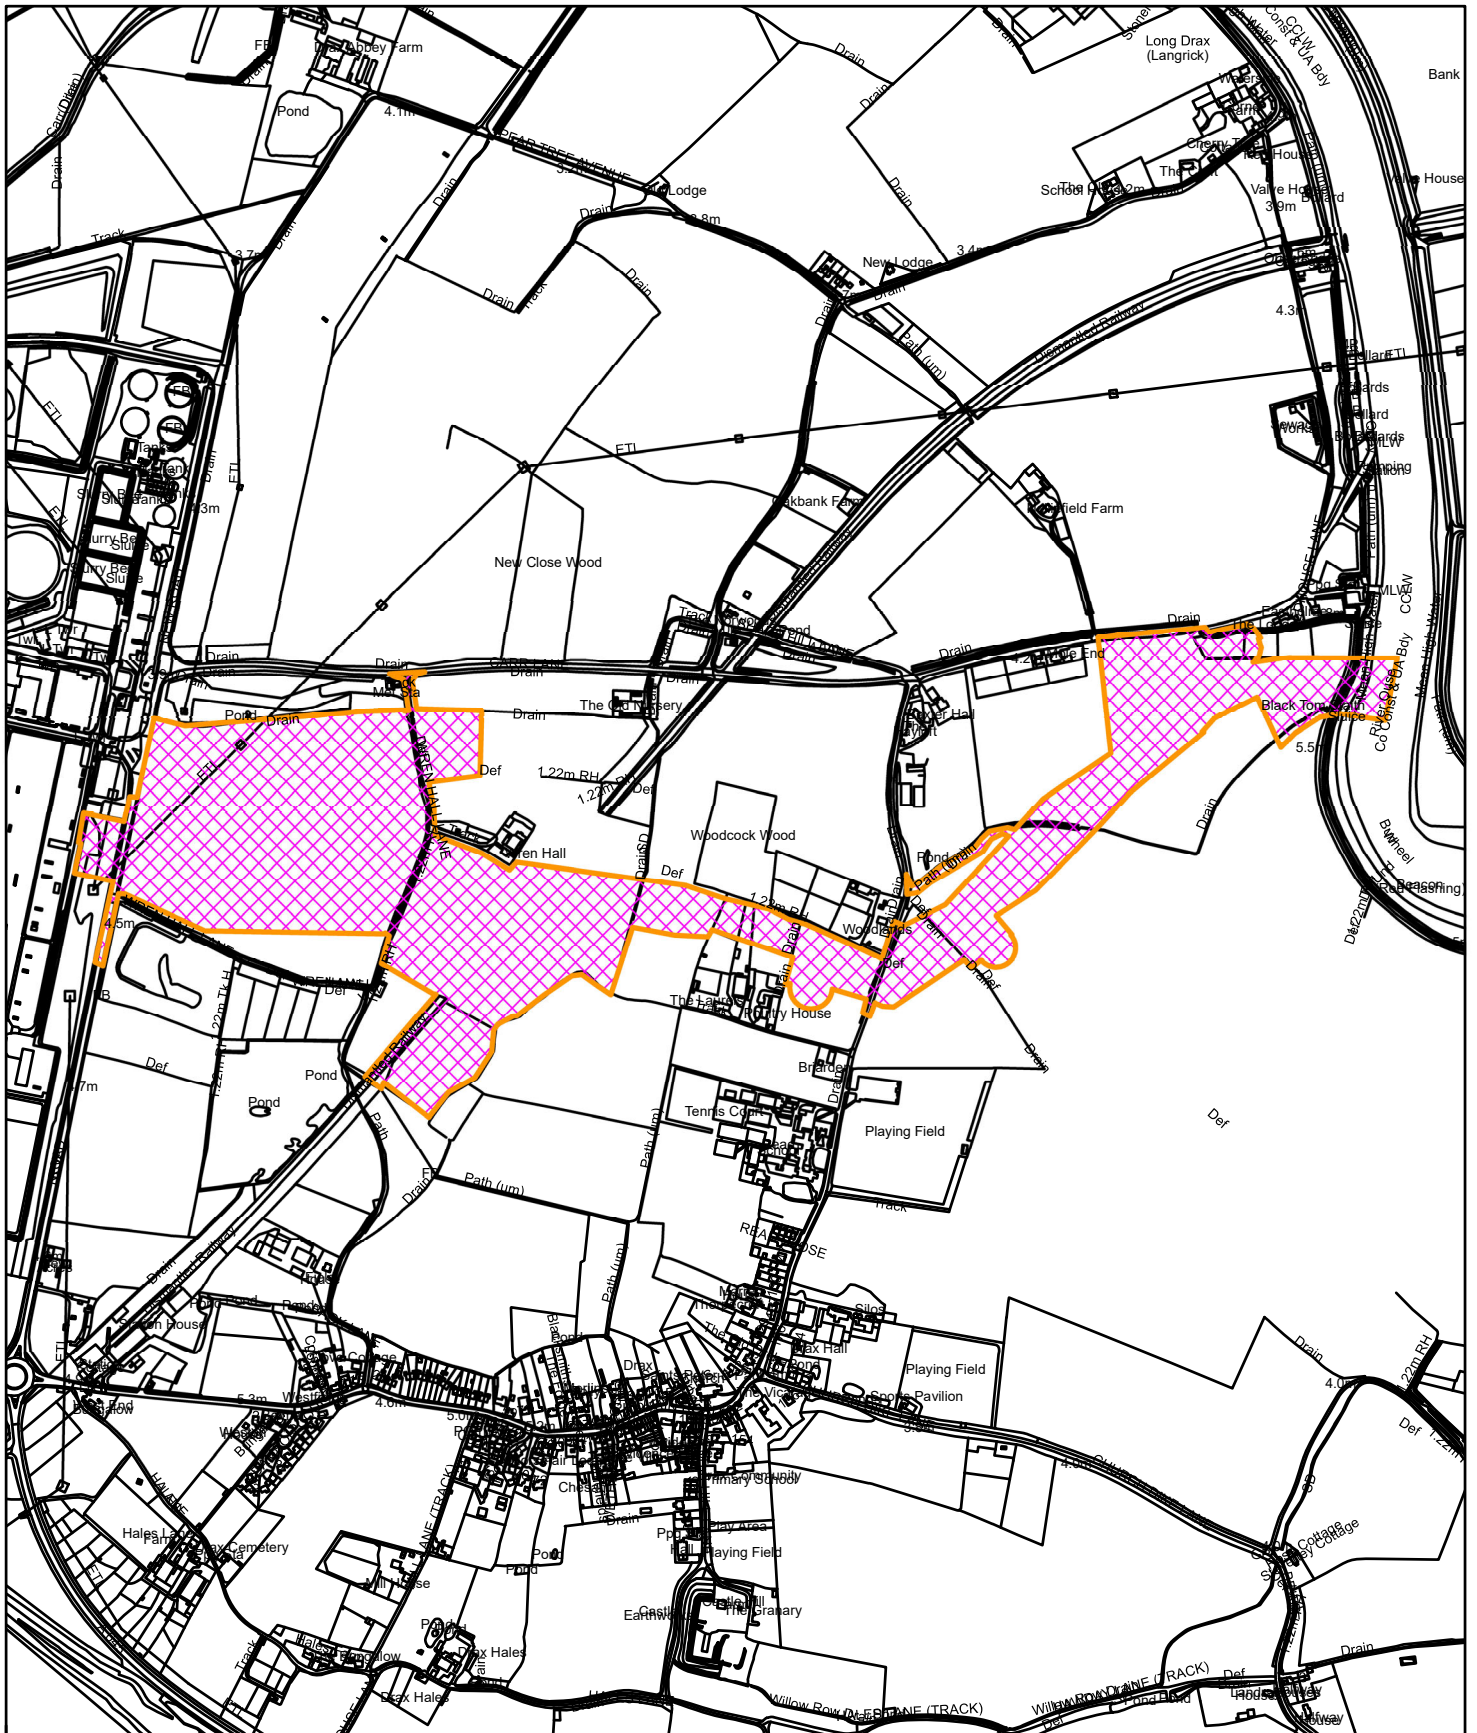

Land to the east of New Road, Drax
2022/0711/EIA

Reproduced from the Ordnance Survey mapping with the permission of Her Majesty's Stationary Office. Unauthorised reproduction infringes Crown Copyright and may lead to prosecution or civil proceedings © Crown Copyright and Database Rights 2023 Ordnance Survey 100017946
This copy has been produced specifically for Planning and Building Control purposes only.
No further copies may be made.

1:11,000